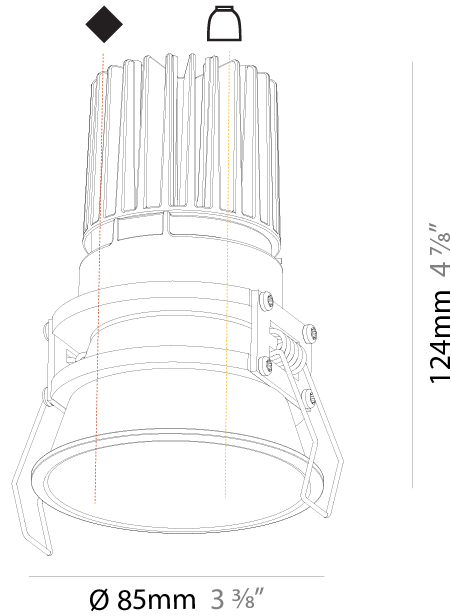

GENERAL

Series: Invader Deep
Partner: Prolicht
Division: Architectural
Installation: Recessed
Product Type: Downlight
Mounting Location: Ceiling
Light Distribution: Downlight

PHYSICAL

Aperture Sizes - Downlights: 2"
Shape: Round
Diameter (mm): 85
Diameter (in): 3 3/8"
Height (mm): 124
Height (in): 4 7/8"
Min. Recessing Depth (mm): 140
Min. Recessing Depth (in): 5 1/2"
Weight (kg): 0.338
Weight (lbs): 0.745
Installation Requirement: Non-insulated Ceiling only
Fixture Finish: SSR / BKV / CWI / CRY / HAB / UFT / ITA / RUA / FTG / MYG / LOD / PUS / FRO / FUP / KIA / POP / BLS / SPG / MEY / GOH / CHC / COM / ABZ / JAG / OBR / MOS / ROR
Fixture Material: Aluminum Die Cast
Cut-out Measurements: D - 80mm / 3 1/8"

ELECTRICAL

Lamp Type: LED (Zhaga Standard)
Input Wattage (W): 13
Total Output Wattage (W): 11.8
Dimming: Dali Dimming
Driver Included: No
Driver Location: Recessed Housing
Housing: See components
Input Voltage (V): 120
Constant Current (MA): 350

LED

Number of LEDs: 1
Max. Delivered Lumen (lm): 792
Nominal Lumen (lm): 1182
CRI: >90 CRI
Lamp Life (hrs): 50000

OPTICAL

Reflector°: 20 / 40 / 60
Adjustability: Fixed

RATINGS AND CERTIFICATIONS

Certified By: Certified for North American Standards
IP rating: IP44

PROJECT
TYPE
SPECIFIER
QUANTITY
DATE