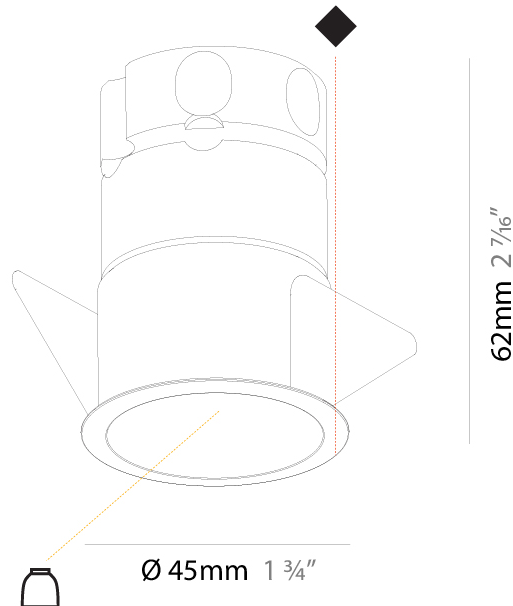

GENERAL

Series: Invader Deep
Partner: Prolicht
Division: Architectural
Installation: Recessed
Product Type: Downlight
Mounting Location: Ceiling
Light Distribution: Downlight

PHYSICAL

Aperture Sizes - Downlights: 1"
Shape: Round
Diameter (mm): 45
Diameter (in): 1 3/4
Height (mm): 62
Height (in): 2 7/16
Ceiling Thickness (mm): 10 / 12.5 / 15
Ceiling Thickness (in): 3/8 or 1/2 or 9/16
Min. Recessing Depth (mm): 150
Min. Recessing Depth (in): 5 7/8
Weight (kg): 0.104
Weight (lbs): 0.23
Fixture Finish: SSR / BKV / CWI / CRY / HAB / UFT / ITA / RUA / FTG / MYG / LOD / PUS / FRO / FUP / KIA / POP / BLS / SPG / MEY / GOH / CHC / COM / ABZ / JAG / OBR / MOS / ROR
Fixture Material: Aluminum Die Cast
Cut-out Measurements: 41mm / 1 5/8"

ELECTRICAL

Lamp Type: LED
Input Wattage (W): 2
Total Output Wattage (W): 0.8
Dimming: Non-Dimmable
Driver Included: No
Driver Location: Remote
Driver Type: Constant Current - 120 / 277Vac
Driver Class: Class 2
Input Voltage (V): 120 - 277
Constant Current (MA): 700
Upon Request: 0-10Vdc dimming / Phase dimming 120Vac

LED

Number of LEDs: 1
Color Temperature (°K): 2700 / 3000 / 3500 / 4000
Max. Delivered Lumen (lm): 160 / 170 / 176 / 180
Nominal Lumen (lm): 160 / 170 / 176 / 180
CRI: >90 CRI
Lamp Life (hrs): 50000

OPTICAL

Beam Angle: 10° / 44°

RATINGS AND CERTIFICATIONS

Certified By: Certified for North American Standards
IP rating: IP20