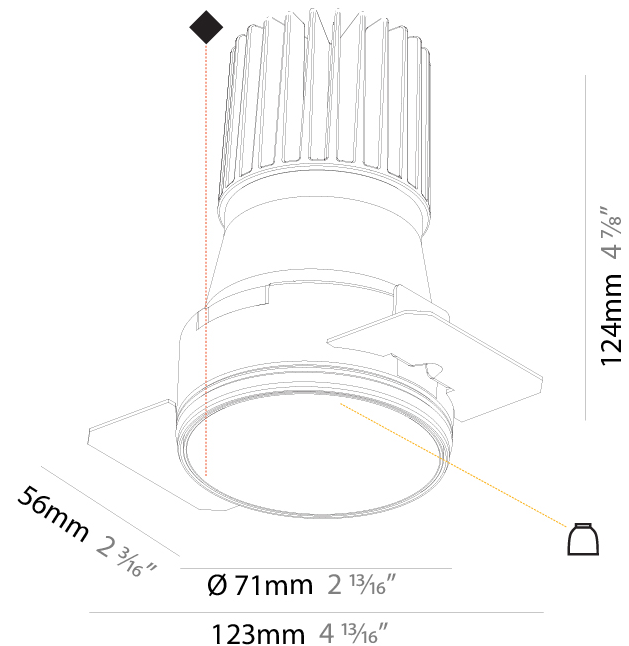

PHYSICAL

Aperture Sizes - Downlights: 2"
Shape: Round
Diameter (mm): 71
Diameter (in): 2 ¹³/₁₆"
Height (mm): 124
Height (in): 4 ⁷/₈"
Ceiling Thickness (mm): 10 / 12.5 / 15
Ceiling Thickness (in): 3/8 or 1/2 or 9/16
Min. Recessing Depth (mm): 140
Min. Recessing Depth (in): 5 ¹/₂"
Weight (kg): 0.358
Weight (lbs): 0.79
Fixture Finish: SSR / BKV / CWI / CRY / HAB / UFT / ITA / RUA / FTG / MYG / LOD / PUS / FRO / FUP / KIA / POP / BLS / SPG / MEY / GOH / CHC / COM / ABZ / JAG / OBR / MOS / ROR
Fixture Material: Aluminum
Cut-out Measurements: Ø 79mm / 3 1/8"
Upon Request: Unique Sizes Unique Ceiling Thickness

ELECTRICAL

Lamp Type: LED (Zhaga Standard)
Input Wattage (W): 13
Total Output Wattage (W): 11.8
Dimming: Tri-Mode (Non-Dimming and Phase Dimming (120Vac only) and 0-10V Dimming)
Driver Included: No
Driver Location: Recessed Housing
Driver Type: Constant Current - Universal
Driver Class: Class 2
Housing: See components
Input Voltage (V): 120 - 277
Constant Current (MA): 500

LED

Number of LEDs: 1
Color Temperature (°K): 2700 / 3000 / 3500 / 4000
Max. Delivered Lumen (lm): 1210 / 1260 / 1323 / 1350
CRI: >90 CRI
Lamp Life (hrs): 50000

OPTICAL

Reflector: 20 / 40 / 60

RATINGS AND CERTIFICATIONS

Certified By: Certified for North American Standards
IP rating: IP20

PROJECT
TYPE
SPECIFIER
QUANTITY
DATE