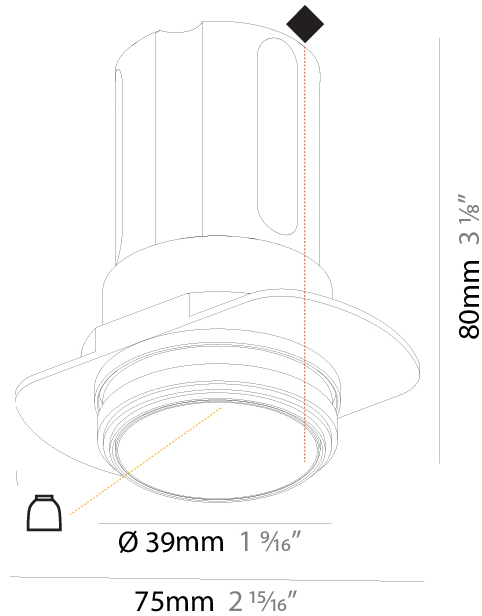

PHYSICAL

Aperture Sizes - Downlights: 1"
Shape: Round
Diameter (mm): 39
Diameter (in): 1 9/16
Height (mm): 80
Height (in): 3 1/8
Ceiling Thickness (mm): 10 / 12 / 15
Ceiling Thickness (in): 3/8 or 1/2 or 9/16
Min. Recessing Depth (mm): 150
Min. Recessing Depth (in): 5 7/8
Weight (kg): 0.143
Weight (lbs): 0.31
Fixture Finish: SSR / BKV / CWI / CRY / HAB / UFT / ITA / RUA / FTG / MYG / LOD / PUS / FRO / FUP / KIA / POP / BLS / SPG / MEY / GOH / CHC / COM / ABZ / JAG / OBR / MOS / ROR
Fixture Material: Aluminum
Cut-out Measurements: $\square$ 45mm / 1 3/4"
Upon Request: Unique Sizes Unique Ceiling Thickness

ELECTRICAL

Lamp Type: LED (Zhaga Standard)
Input Wattage (W): 7
Total Output Wattage (W): 6.4
Dimming: Tri-Mode (Non-Dimming and Phase Dimming (120Vac only) and 0-10V Dimming)
Driver Included: No
Driver Location: Remote
Driver Type: Constant Current - 120 / 277Vac
Input Voltage (V): 120 - 277
Constant Current (MA): 250

LED

Number of LEDs: 1
Color Temperature (°K): 2700 / 3000 / 3500 / 4000
Max. Delivered Lumen (lm): 660 / 690 / 725 / 740
CRI: >90 CRI
Lamp Life (hrs): 50000
Upon Request: RGB-W Tunable White Special Color Temperature

OPTICAL

Reflector°: 33 / 47 / 65
Upon Request: Special Beam Angles

RATINGS AND CERTIFICATIONS

Certified By: Certified for North American Standards
IP rating: IP20