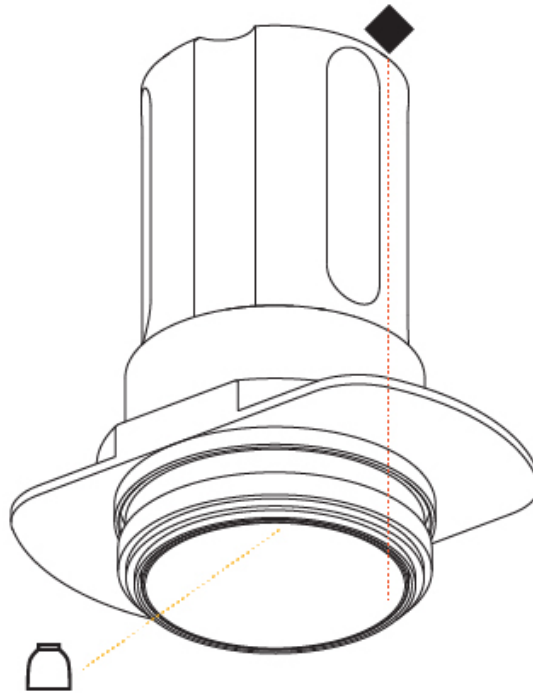

INVADER DEEP TRIMLESS

A37922- : A37922-20-47

PROJECT	_____
TYPE	_____
SPECIFIER	_____
QUANTITY	_____
DATE	_____