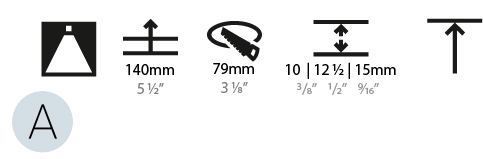

PHYSICAL

Aperture Sizes - Downlights: 2"
Diameter (mm): 71
Diameter (in): 2 ¹³/₁₆"
Height (mm): 124
Height (in): 4 ⁷/₈"
Ceiling Thickness (mm): 10 / 12.5 / 15
Ceiling Thickness (in): 3/8 or 1/2 or 9/16
Min. Recessing Depth (mm): 140
Min. Recessing Depth (in): 5 ¹/₂"
Weight (kg): 0.374
Weight (lbs): 0.82
Fixture Finish: SSR / BKV / CWI / CRY / HAB / UFT / ITA / RUA / FTG / MYG / LOD / PUS / FRO / FUP / KIA / POP / BLS / SPG / MEY / GOH / CHC / COM / ABZ / JAG / OBR / MOS / ROR
Fixture Material: Aluminum Die Cast
Cut-out Measurements: 879mm / 3 1/8"
Upon Request: Unique Sizes Unique Ceiling Thickness

ELECTRICAL

Lamp Type: LED (Zhaga Standard)
Input Wattage (W): 13
Total Output Wattage (W): 11.8
Dimming: Dali Dimming
Driver Included: No
Driver Location: Recessed Housing
Driver Type: Constant Current - 120Vac
Driver Class: Class 2
Housing: See Components
Input Voltage (V): 120
Constant Current (MA): 350

LED

Number of LEDs: 1
Color Temperature (°K): Warm Dim
Max. Delivered Lumen (lm): 792
Nominal Lumen (lm): 1182
CRI: >90 CRI
Lamp Life (hrs): 50000
Upon Request: RGB-W Tunable White Special Color Temperature

OPTICAL

Reflector: 20 / 40 / 60
Adjustability: Rotational 180°; Tilt 30°
Upon Request: Special Beam Angles

RATINGS AND CERTIFICATIONS

Certified By: Certified for North American Standards
IP rating: IP20

PROJECT
TYPE
SPECIFIER
QUANTITY
DATE