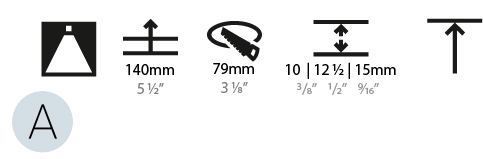

### PHYSICAL

Aperture Sizes - Downlights: 2"  
 Diameter (mm): 71  
 Diameter (in): 2 <sup>13</sup>/<sub>16</sub>"  
 Height (mm): 124  
 Height (in): 4 <sup>7</sup>/<sub>8</sub>"  
 Ceiling Thickness (mm): 10 / 12.5 / 15  
 Ceiling Thickness (in): 3/8 or 1/2 or 9/16  
 Min. Recessing Depth (mm): 140  
 Min. Recessing Depth (in): 5 <sup>1</sup>/<sub>2</sub>"  
 Weight (kg): 0.374  
 Weight (lbs): 0.82  
 Fixture Finish: SSR / BKV / CWI / CRY / HAB / UFT / ITA / RUA / FTG / MYG / LOD / PUS / FRO / FUP / KIA / POP / BLS / SPG / MEY / GOH / CHC / COM / ABZ / JAG / OBR / MOS / ROR  
 Fixture Material: Aluminum Die Cast  
 Cut-out Measurements: 79mm / 3 1/8"  
 Upon Request: Unique Sizes Unique Ceiling Thickness

### OPTICAL

Reflector: 20 / 40 / 60  
 Adjustability: Rotational 180°; Tilt 30°  
 Upon Request: Special Beam Angles