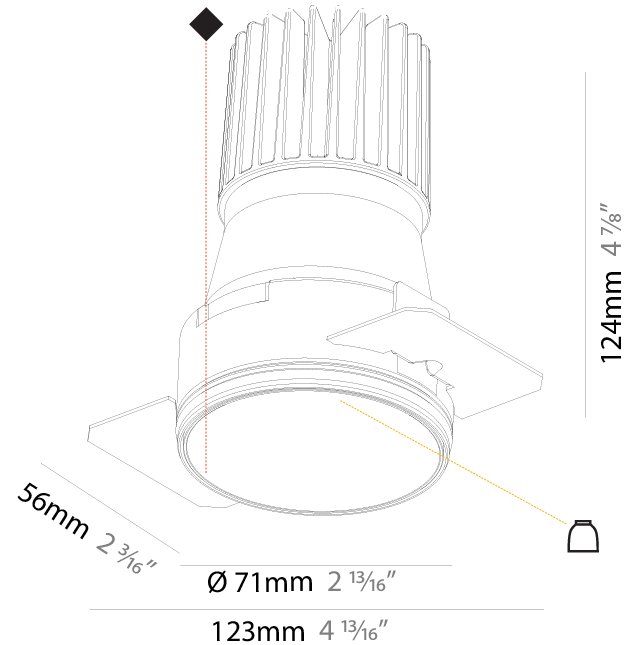

PHYSICAL

Aperture Sizes - Downlights: 2"
Diameter (mm): 71
Diameter (in): 2 ¹³/₁₆"
Height (mm): 124
Height (in): 4 ⁷/₈"
Ceiling Thickness (mm): 10 / 12.5 / 15
Ceiling Thickness (in): 3/8 or 1/2 or 9/16
Min. Recessing Depth (mm): 140
Min. Recessing Depth (in): 5 ¹/₂"
Weight (kg): 0.374
Weight (lbs): 0.82
Fixture Finish: SSR / BKV / CWI / CRY / HAB / UFT / ITA / RUA / FTG / MYG / LOD / PUS / FRO / FUP / KIA / POP / BLS / SPG / MEY / GOH / CHC / COM / ABZ / JAG / OBR / MOS / ROR
Fixture Material: Aluminum Die Cast
Cut-out Measurements: 879mm / 3 1/8"
Upon Request: Unique Sizes Unique Ceiling Thickness

ELECTRICAL

Lamp Type: LED (Zhaga Standard)
Input Wattage (W): 13
Total Output Wattage (W): 11.8
Dimming: Dali Dimming
Driver Included: No
Driver Location: Recessed Housing
Driver Type: Constant Current - 120Vac
Driver Class: Class 2
Housing: See Components
Input Voltage (V): 120
Constant Current (MA): 350

LED

Number of LEDs: 1
Color Temperature (°K): Warm Dim
Max. Delivered Lumen (lm): 792
Nominal Lumen (lm): 1182
CRI: >90 CRI
Lamp Life (hrs): 50000
Upon Request: RGB-W Tunable White Special Color Temperature

OPTICAL

Reflector: 20 / 40 / 60
Adjustability: Rotational 180°; Tilt 30°
Upon Request: Special Beam Angles

RATINGS AND CERTIFICATIONS

Certified By: Certified for North American Standards
IP rating: IP20

PROJECT
TYPE
SPECIFIER
QUANTITY
DATE