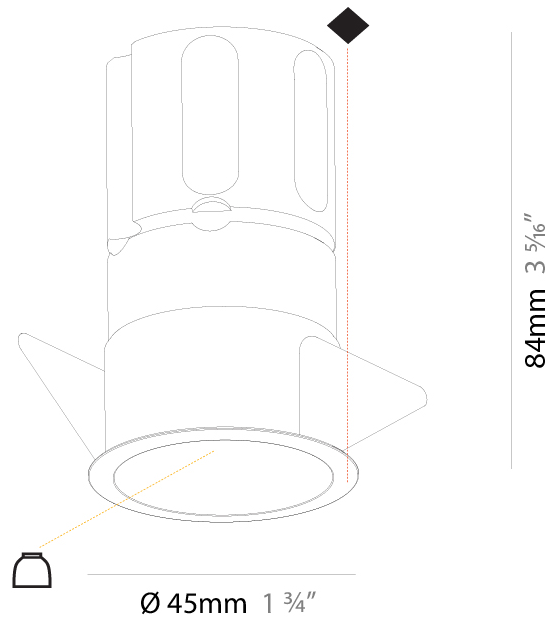

GENERAL

Series: Invader Deep
Partner: Prolicht
Division: Architectural
Installation: Recessed
Product Type: Downlight
Mounting Location: Ceiling
Light Distribution: Downlight

PHYSICAL

Aperture Sizes - Downlights: 1"
Shape: Round
Diameter (mm): 45
Diameter (in): 1 3/4
Height (mm): 84
Height (in): 3 5/16
Min. Recessing Depth (mm): 150
Min. Recessing Depth (in): 5 7/8
Weight (kg): 0.122
Weight (lbs): 0.27
Fixture Finish: SSR / BKV / CWI / CRY / HAB / UFT / ITA / RUA / FTG / MYG / LOD / PUS / FRO / FUP / KIA / POP / BLS / SPG / MEY / GOH / CHC / COM / ABZ / JAG / OBR / MOS / ROR
Fixture Material: Aluminum Die Cast
Cut-out Measurements: Dia: 41mm / 1 5/8"

ELECTRICAL

Lamp Type: LED (Zhaga Standard)
Input Wattage (W): 7
Total Output Wattage (W): 6.4
Dimming: Non-Dimming / Phase Dimming (120Vac only) / 0-10V Dimming
Driver Included: No
Driver Location: Remote
Driver Type: Constant Current - 120 / 277Vac
Driver Class: Class 2
Input Voltage (V): 120 - 277
Constant Current (MA): 250

LED

Number of LEDs: 1
Color Temperature (°K): 2700 / 3000 / 3500 / 4000
Max. Delivered Lumen (lm): 660 / 690 / 725 / 740
Nominal Lumen (lm): 734 / 762 / 801 / 817
CRI: >90 CRI
Lamp Life (hrs): 50000

OPTICAL

Reflector: 33 / 47 / 65

RATINGS AND CERTIFICATIONS

Certified By: Certified for North American Standards
IP rating: IP20

PROJECT
TYPE
SPECIFIER
QUANTITY
DATE