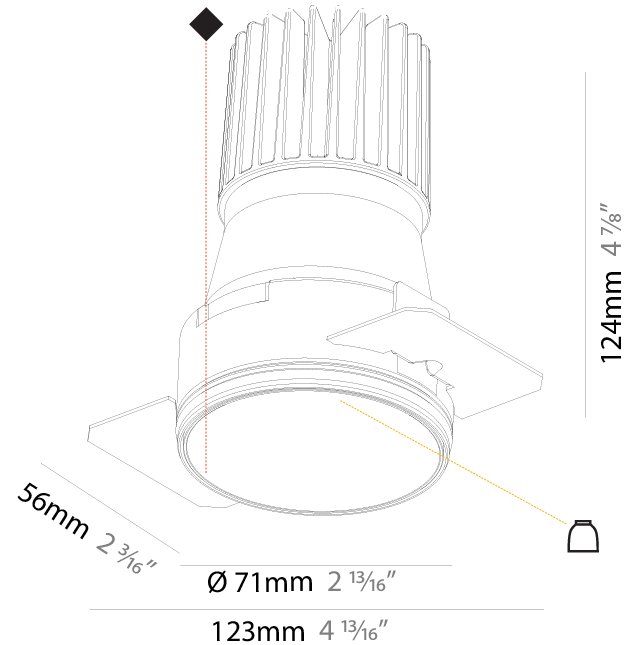

### A35605-

base number    Color    Finishes    Reflector  
 Temperature    (Diamond)    Options

- To build a product code in our configurator select the specify button on the base model # product page
- To build a manual product code on this datasheet choose from the options listed below in blue font and add the suffix to the base model #

#### PHYSICAL

Aperture Sizes - Downlights: 2"  
 Shape: Round  
 Diameter (mm): 85  
 Diameter (in): 3 3/8"  
 Height (mm): 124  
 Height (in): 4 7/8"  
 Ceiling Thickness (mm): 5 - 30  
 Ceiling Thickness (in): 3/16 - 1 3/16  
 Min. Recessing Depth (mm): 140  
 Min. Recessing Depth (in): 5 1/2"  
 Weight (kg): 0.335  
 Weight (lbs): 0.74  
 Fixture Finish: SSR / BKV / CWI / CRY / HAB / UFT / ITA / RUA / FTG / MYG / LOD / PUS / FRO / FUP / KIA / POP / BLS / SPG / MEY / GOH / CHC / COM / ABZ / JAG / OBR / MOS / ROR  
 Fixture Material: Aluminum Die Cast  
 Cut-out Measurements: D - 80mm / 3 1/8"

### PHYSICAL

Aperture Sizes - Downlights: 2"  
 Diameter (mm): 71  
 Diameter (in): 2 <sup>13</sup>/<sub>16</sub>"  
 Height (mm): 124  
 Height (in): 4 <sup>7</sup>/<sub>8</sub>"  
 Ceiling Thickness (mm): 10 / 12.5 / 15  
 Ceiling Thickness (in): 3/8 or 1/2 or 9/16  
 Min. Recessing Depth (mm): 140  
 Min. Recessing Depth (in): 5 <sup>1</sup>/<sub>2</sub>"  
 Weight (kg): 0.374  
 Weight (lbs): 0.82  
 Fixture Finish: SSR / BKV / CWI / CRY / HAB / UFT / ITA / RUA / FTG / MYG / LOD / PUS / FRO / FUP / KIA / POP / BLS / SPG / MEY / GOH / CHC / COM / ABZ / JAG / OBR / MOS / ROR  
 Fixture Material: Aluminum Die Cast  
 Cut-out Measurements: 79mm / 3 1/8"  
 Upon Request: Unique Sizes Unique Ceiling Thickness

### OPTICAL

Reflector: 20 / 40 / 60  
 Adjustability: Rotational 180°; Tilt 30°  
 Upon Request: Special Beam Angles