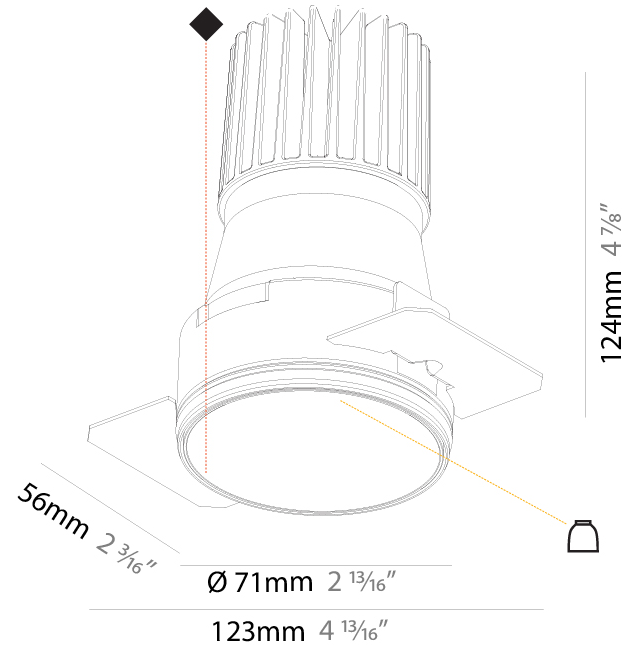

GENERAL

Series: Invader Deep
Partner: Prolicht
Division: Architectural
Installation: Trimless
Product Type: Downlight
Mounting Location: Ceiling
Light Distribution: Downlight

PHYSICAL

Aperture Sizes - Downlights: 2"
Shape: Round
Diameter (mm): 71
Diameter (in): 2 ¹³/₁₆
Height (mm): 124
Height (in): 4 ⁷/₈
Ceiling Thickness (mm): 10 / 12.5 / 15
Ceiling Thickness (in): 3/8 or 1/2 or 9/16
Min. Recessing Depth (mm): 140
Min. Recessing Depth (in): 5 ¹/₂
Weight (kg): 0.358
Weight (lbs): 0.79
Fixture Finish: SSR / BKV / CWI / CRY / HAB / UFT / ITA / RUA / FTG / MYG / LOD / PUS / FRO / FUP / KIA / POP / BLS / SPG / MEY / GOH / CHC / COM / ABZ / JAG / OBR / MOS / ROR
Fixture Material: Aluminum
Cut-out Measurements: Ø 79mm / 3 1/8"
Upon Request: Unique Sizes Unique Ceiling Thickness

ELECTRICAL

Lamp Type: LED (Zhaga Standard)
Input Wattage (W): 13
Total Output Wattage (W): 11.8
Dimming: Tri-Mode (Non-Dimming and Phase Dimming (120Vac only) and 0-10V Dimming)
Driver Included: No
Driver Location: Recessed Housing
Driver Type: Constant Current - Universal
Driver Class: Class 2
Housing: See components
Input Voltage (V): 120 - 277
Constant Current (MA): 500

LED

Number of LEDs: 1
Color Temperature (°K): 2700 / 3000 / 3500 / 4000
Max. Delivered Lumen (lm): 1210 / 1260 / 1323 / 1350
CRI: >90 CRI
Lamp Life (hrs): 50000

OPTICAL

Reflector: 20 / 40 / 60

RATINGS AND CERTIFICATIONS

Certified By: Certified for North American Standards
IP rating: IP20

140mm
5 1/2"

79mm
3 1/8"

10 | 12 1/2 | 15mm
3/8" | 1/2" | 9/16"

A