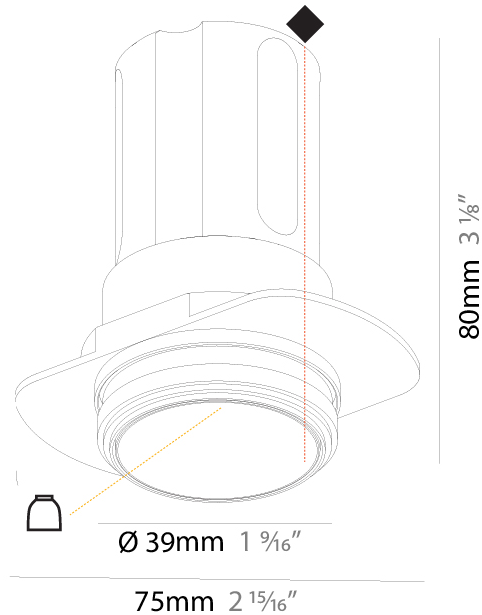

INVADER DEEP TRIMLESS

A37922- : A37922-20-47

base number

1. To build a product code in our configurator select the specify button on the base model # product page
2. To build a manual product code on this datasheet choose from the options listed below in blue font and add the suffix to the base model #

GENERAL

Series: Invader Deep
Partner: Prolicht
Division: Architectural
Installation: Trimless
Product Type: Downlight
Mounting Location: Ceiling
Light Distribution: Downlight

PHYSICAL

Shape: Round
Diameter (mm): 39
Diameter (in): 1 9/16
Height (mm): 80
Height (in): 3 1/8
Ceiling Thickness (mm): 10 / 12 / 15
Ceiling Thickness (in): 3/8 or 1/2 or 9/16
Min. Recessing Depth (mm): 150
Min. Recessing Depth (in): 5 7/8

ELECTRICAL

Lamp Type: LED (Zhaga Standard)
Input Wattage (W): 7
Max. Wattage Per Lamp (W): 6.4
Dimming: Tri-Mode (Non-Dimming and Phase Dimming (120Vac only) and 0-10V Dimming)
Driver Included: No
Driver Location: Remote
Driver Type: Constant Current - 120 / 277Vac
Input Voltage (V): 120 - 277
Constant Current (MA): 250

LED

Number of LEDs: 1
Color Temperature (°K): 3000
Max. Delivered Lumen (lm): 690
CRI: >90 CRI
Lamp Life (hrs): 50000
Upon Request: RGB-W Tunable White Special Color Temperature

OPTICAL

Reflector°: 47

RATINGS AND CERTIFICATIONS

Certified By: Certified for North American Standards
IP rating: IP20

A