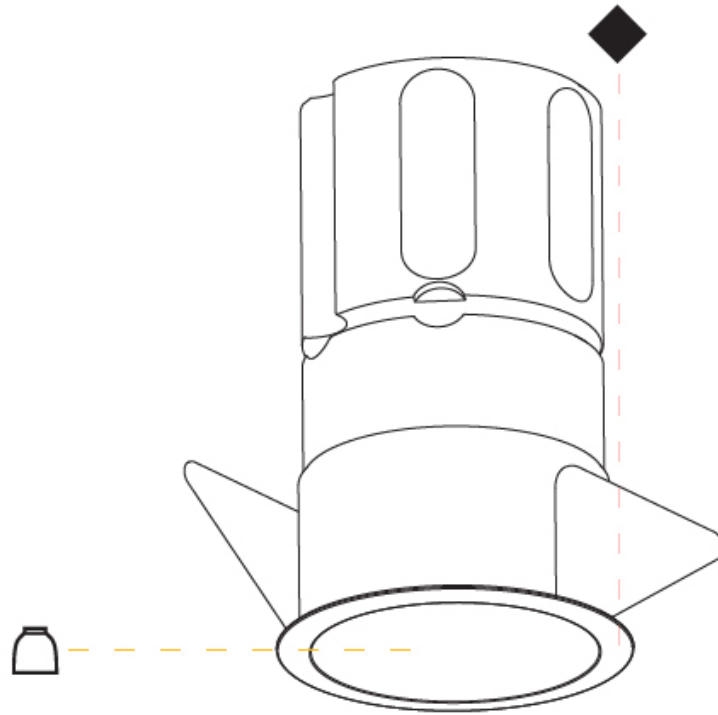

INVADER DEEP RECESSED

A37972-

PROJECT

TYPE

SPECIFIER

QUANTITY

DATE

A