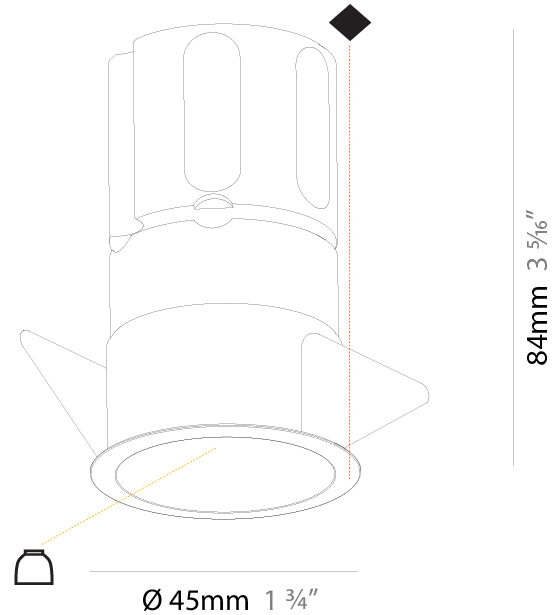

PROJECT	
TYPE	
SPECIFIER	
QUANTITY	
DATE	

INVADER DEEP RECESSED

A37972- : A37972-27K-03-33

base number

1. To build a product code in our configurator select the specify button on the base model # product page
2. To build a manual product code on this datasheet choose from the options listed below in blue font and add the suffix to the base model #

GENERAL

Series: Invader Deep
Partner: Prolicht
Division: Architectural
Installation: Recessed
Product Type: Downlight
Mounting Location: Ceiling
Light Distribution: Downlight

PHYSICAL

Shape: Round
Diameter (mm): 45mm / 1 3/4"
Height (mm): 84mm / 3 5/16"
Min. Recessing Depth (mm): 150mm / 5 7/8"
Fixture Material: Aluminum Die Cast

ELECTRICAL

Lamp Type: LED (Zhaga Standard)
Input Wattage (W): 7
Total Output Wattage (W): 6.4
Driver Included: No
Driver Location: Remote
Driver Type: Constant Current - 120 / 277Vac
Driver Class: Class 2
Input Voltage (V): 120 - 277
Constant Current (MA): 250mA

LED

Number of LEDs: 1
Color Temperature (°K): 2700
Max. Delivered Lumen (lm): 660
Nominal Lumen (lm): 734
CRI: >90 CRI
Lamp Life (hrs): 50000

OPTICAL

Reflector°: 33

RATINGS AND CERTIFICATIONS

Certified By: Certified for North American Standards
IP rating: IP20