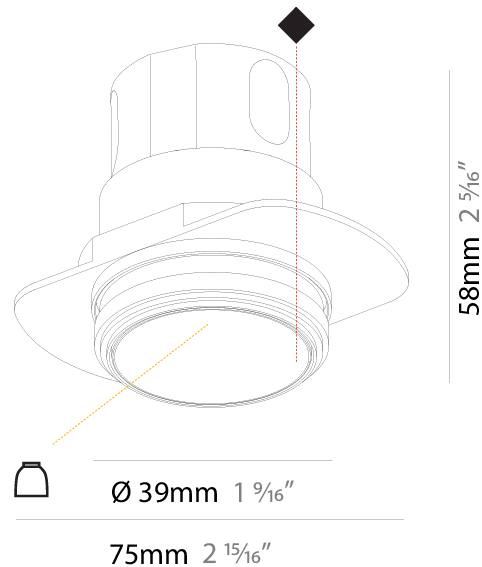

PHYSICAL

Aperture Sizes - Downlights: 1"
Shape: Round
Diameter (mm): 39
Diameter (in): 1 9/16
Height (mm): 58
Height (in): 2 5/16
Ceiling Thickness (mm): 10 / 12 / 15
Ceiling Thickness (in): 3/8 or 1/2 or 9/16
Min. Recessing Depth (mm): 150
Min. Recessing Depth (in): 5 7/8
Weight (kg): 0.121
Weight (lbs): 0.27
Fixture Finish: SSR / BKV / CWI / CRY / HAB / UFT / ITA / RUA / FTG / MYG / LOD / PUS / FRO / FUP / KIA / POP / BLS / SPG / MEY / GOH / CHC / COM / ABZ / JAG / OBR / MOS / ROR
Fixture Material: Aluminum
Cut-out Measurements: Ø 45mm / 1 3/4"
Upon Request: Unique Sizes Unique Ceiling Thickness

ELECTRICAL

Lamp Type: LED (Zhaga Standard)
Input Wattage (W): 2
Total Output Wattage (W): 1.8
Dimming: 0-10V Dimming / Phase Dimming (120Vac Only)
Driver Included: No
Driver Location: Remote
Driver Type: Constant Current - 120 / 277Vac
Input Voltage (V): 120 - 277
Constant Current (MA): 700

LED

Number of LEDs: 1
Color Temperature (°K): 2700 / 3000 / 3500 / 4000
Max. Delivered Lumen (lm): 160 / 170 / 176 / 180
CRI: >90 CRI
Lamp Life (hrs): 50000
Upon Request: RGB-W Tunable White Special Color Temperature

OPTICAL

Reflector: 12 / 20 / 35
Upon Request: Special Beam Angles

RATINGS AND CERTIFICATIONS

Certified By: Certified for North American Standards
IP rating: IP20

PROJECT
TYPE
SPECIFIER
QUANTITY
DATE