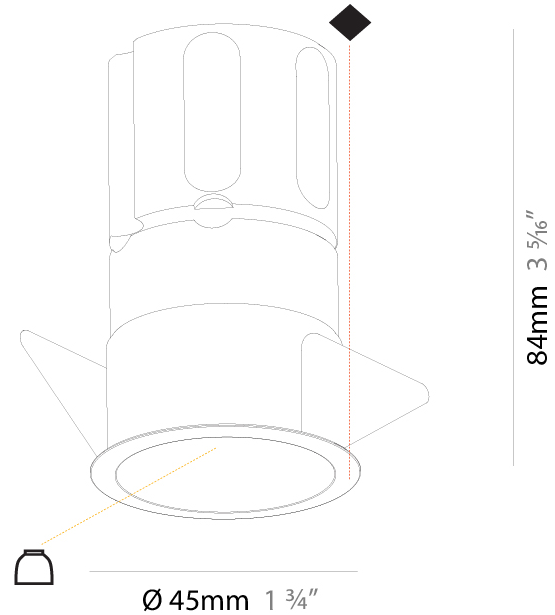

PROJECT	_____
TYPE	_____
SPECIFIER	_____
QUANTITY	_____
DATE	_____

INVADER DEEP RECESSED

A37972- : A37972-27K-03-33

base number

1. To build a product code in our configurator select the specify button on the base model # product page
2. To build a manual product code on this datasheet choose from the options listed below in blue font and add the suffix to the base model #

GENERAL

Series: Invader Deep
Partner: Prolicht
Division: Architectural
Installation: Recessed
Product Type: Downlight
Mounting Location: Ceiling
Light Distribution: Downlight

PHYSICAL

Shape: Round
Diameter (mm): 45mm / 1 3/4"
Height (mm): 84mm / 3 5/16"
Min. Recessing Depth (mm): 150mm / 5 7/8"
Fixture Material: Aluminum Die Cast

ELECTRICAL

Lamp Type: LED (Zhaga Standard)
Input Wattage (W): 7
Total Output Wattage (W): 6.4
Driver Included: No
Driver Location: Remote
Driver Type: Constant Current - 120 / 277Vac
Driver Class: Class 2
Input Voltage (V): 120 - 277
Constant Current (MA): 250mA

LED

Number of LEDs: 1
Color Temperature (°K): 2700
Max. Delivered Lumen (lm): 660
Nominal Lumen (lm): 734
CRI: >90 CRI
Lamp Life (hrs): 50000

OPTICAL

Reflector°: 33

RATINGS AND CERTIFICATIONS

Certified By: Certified for North American Standards
IP rating: IP20